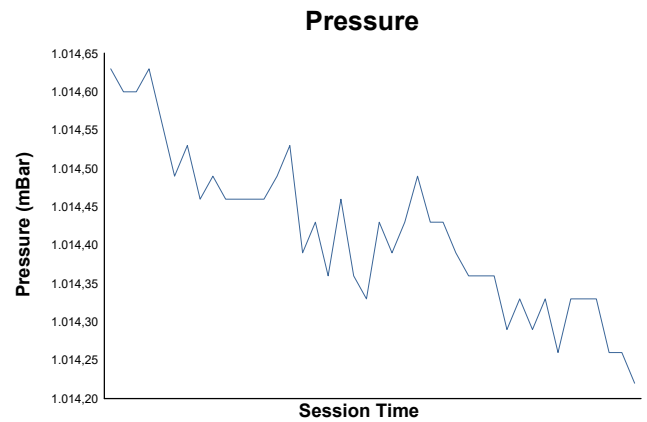

Free Practice 1 Weather Report

Track Status: **DRY**