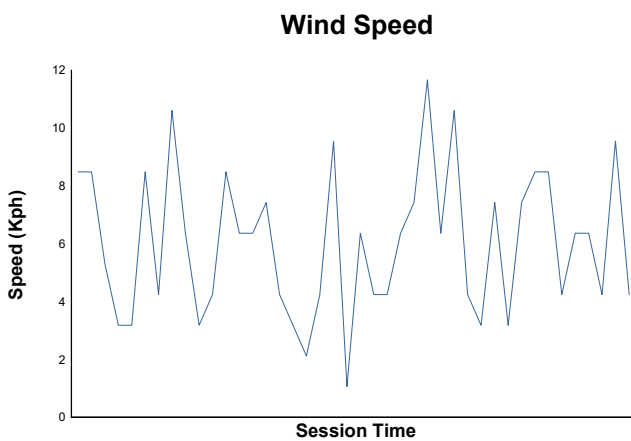

Free Practice 1 Weather Report

Track Status: **DRY**