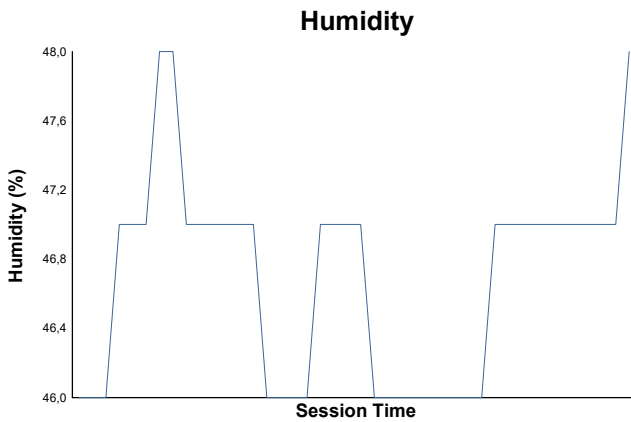

Free Practice 1 Weather Report

Track Status: **DRY**