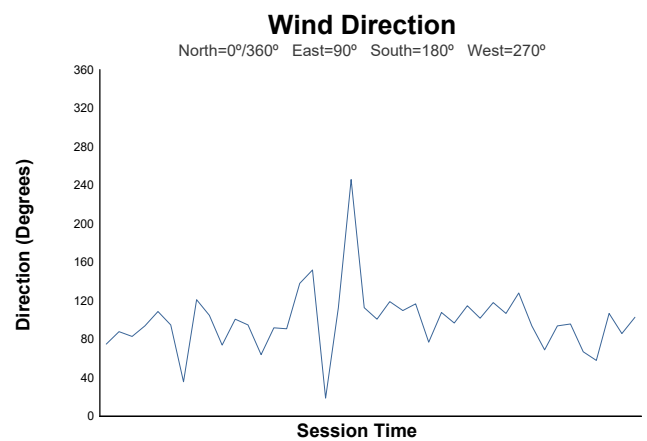

Free Practice 1 Weather Report

Track Status: **DRY**