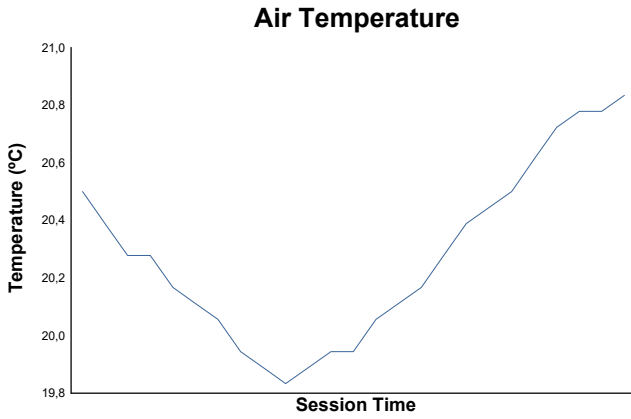

Race 2 Weather Report

Track Status: **DRY**