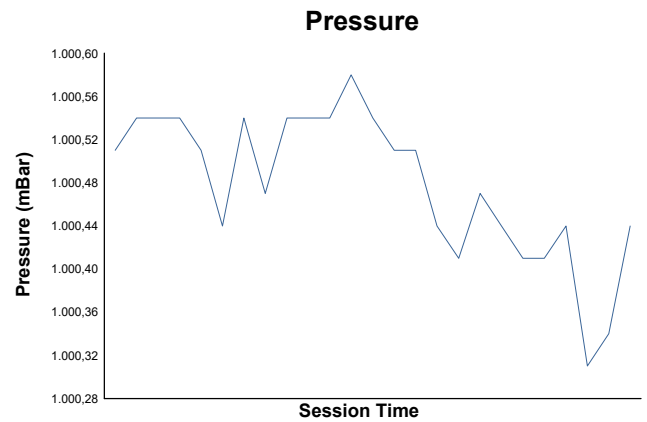

Race 2 Weather Report

Track Status: **DRY**