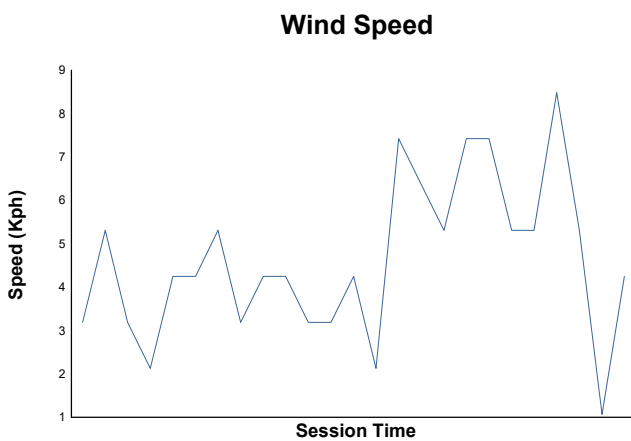

Race 2 Weather Report

Track Status: **DRY**