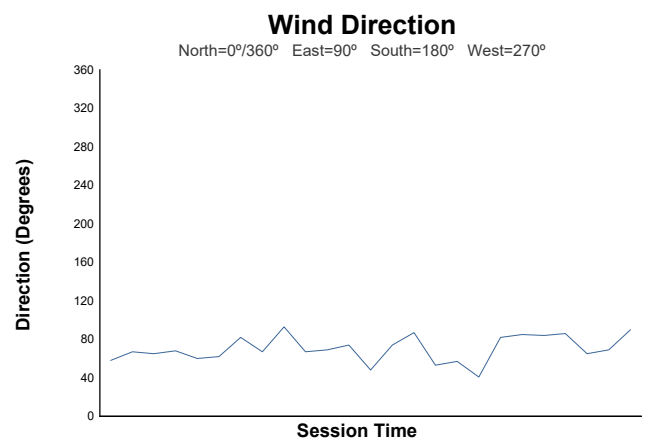

Race 2 Weather Report

Track Status: **DRY**