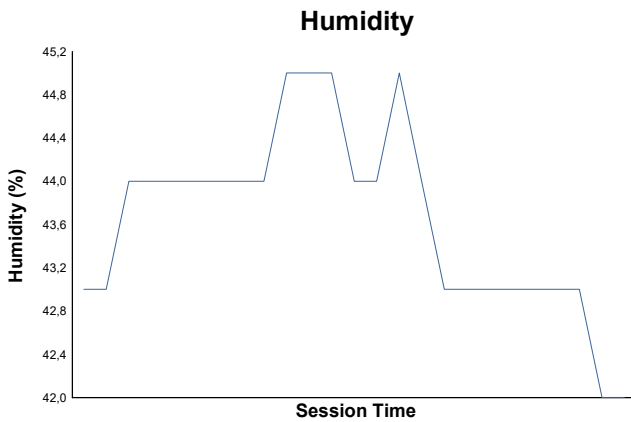

Race 2 Weather Report

Track Status: **DRY**