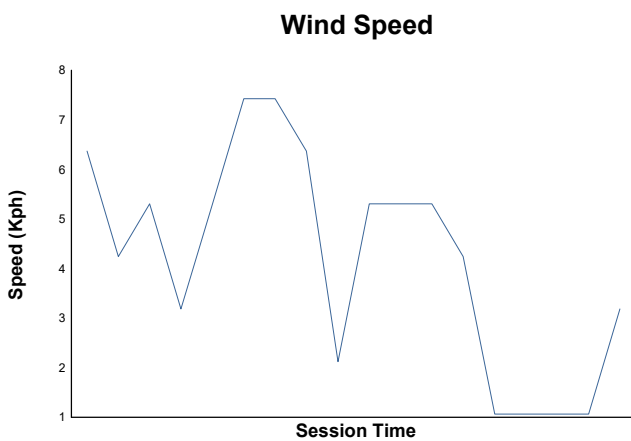

Qualifying 2 Weather Report

Track Status: **DRY**