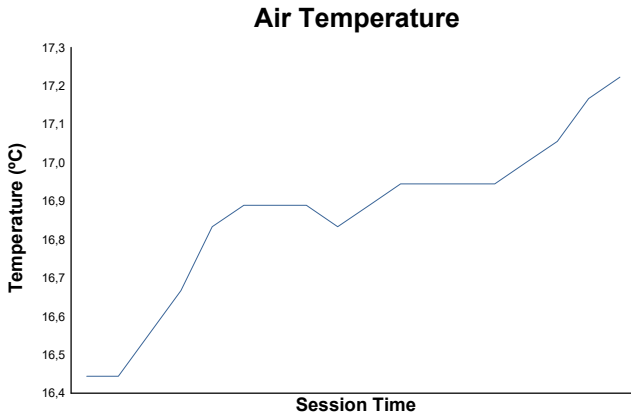

Qualifying 2 Weather Report

Track Status: **DRY**