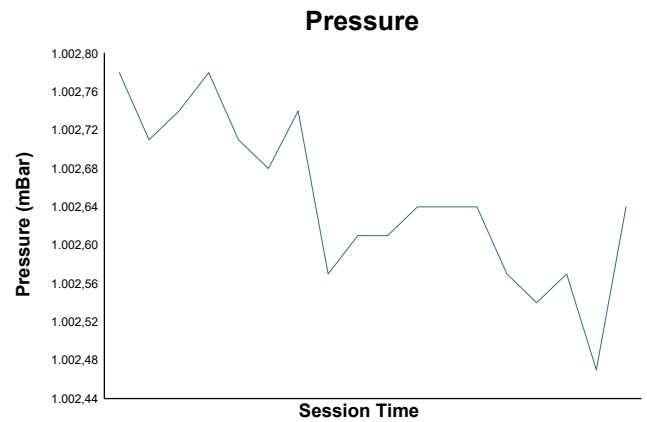

Qualifying 2 Weather Report

Track Status: **DRY**