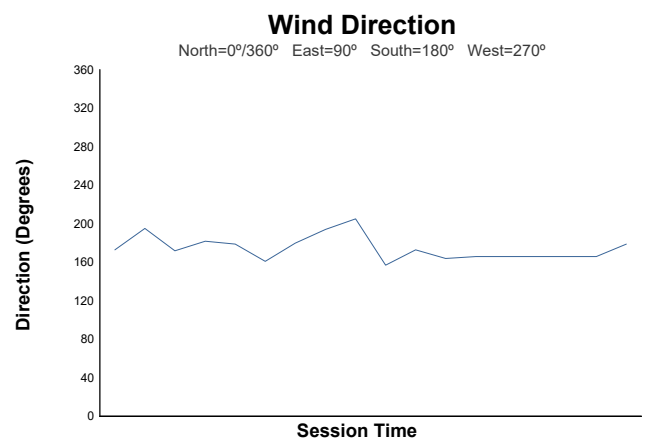

Qualifying 2 Weather Report

Track Status: **DRY**