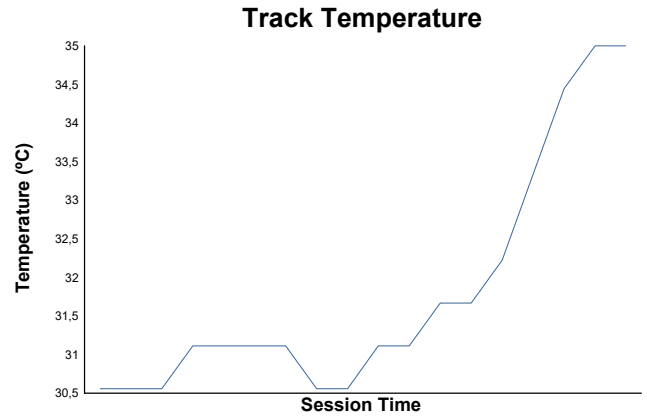

Qualifying 2 Weather Report

Track Status: **DRY**