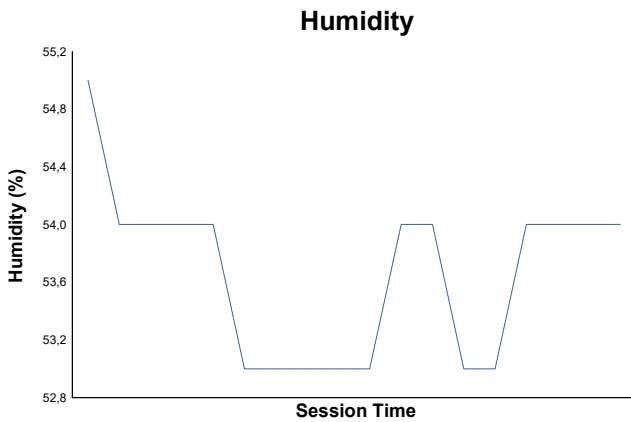

Qualifying 2 Weather Report

Track Status: **DRY**