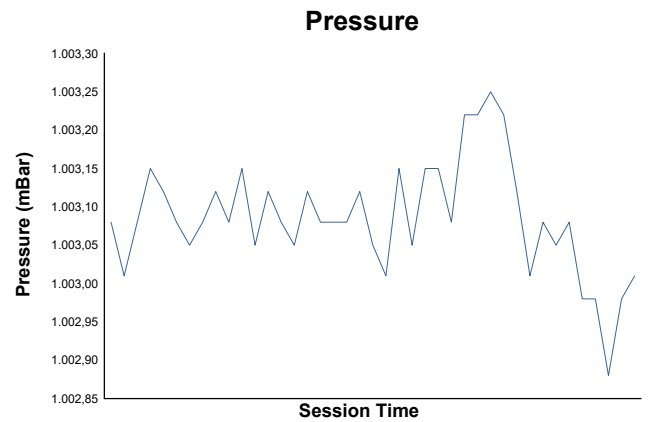

Race 1 Weather Report

Track Status: **DRY**