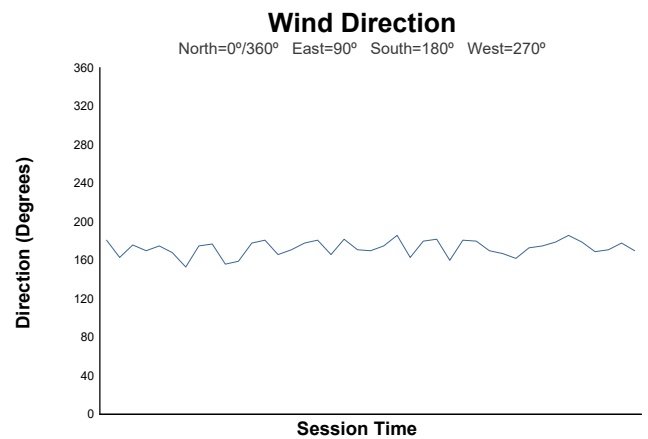

Race 1 Weather Report

Track Status: **DRY**