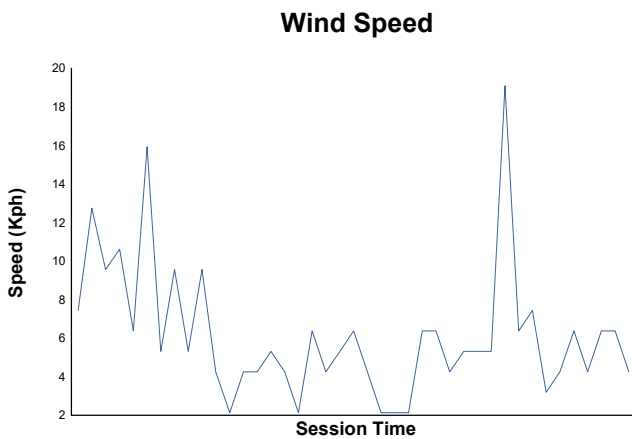

Race 1 Weather Report

Track Status: **DRY**