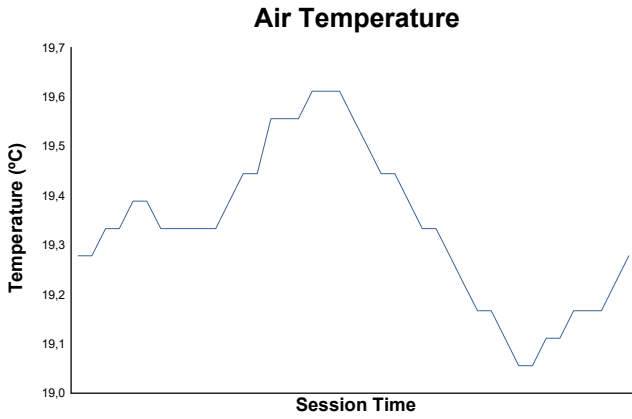

Race 1 Weather Report

Track Status: **DRY**