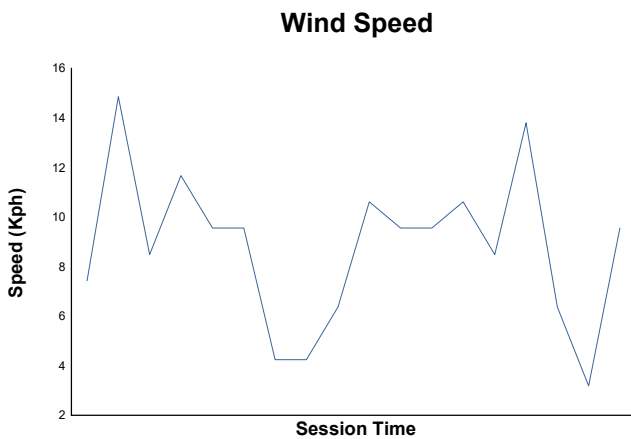

## Qualifying 1 Weather Report

Track Status: **DRY**