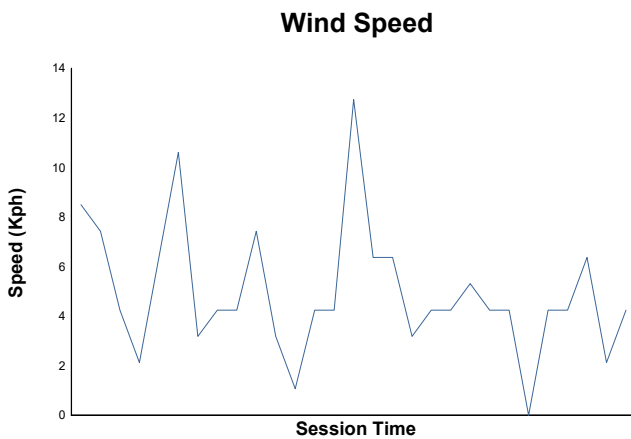

## Free Practice Weather Report

Track Status: **DRY**