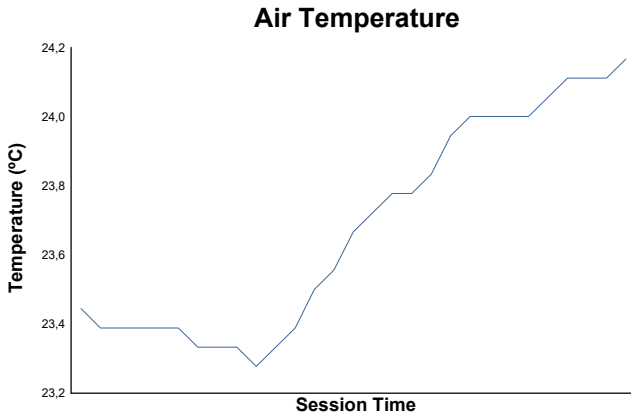

## Free Practice Weather Report

Track Status: **DRY**