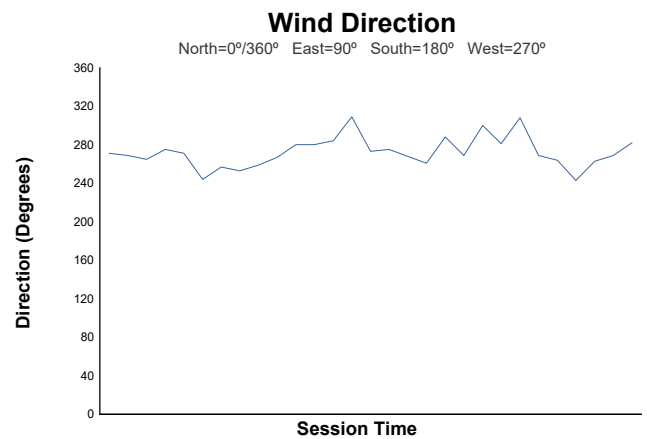

## Free Practice Weather Report

Track Status: **DRY**