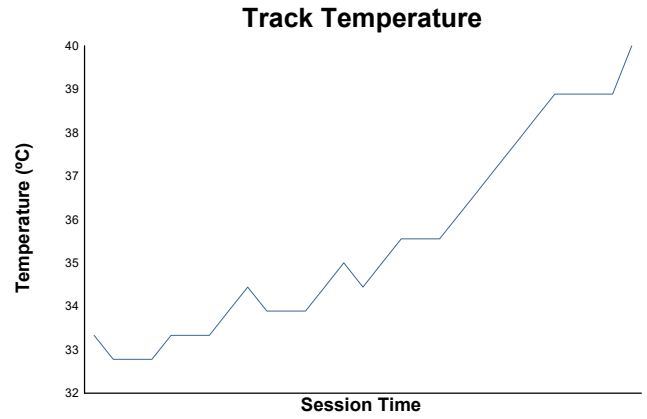

## Free Practice Weather Report

Track Status: **DRY**