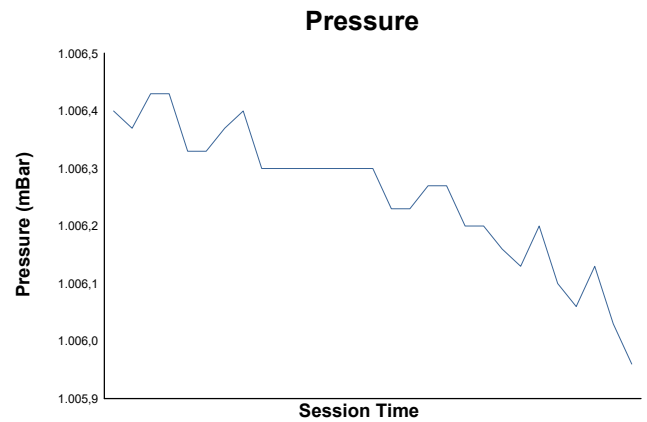

## Free Practice Weather Report

Track Status: **DRY**