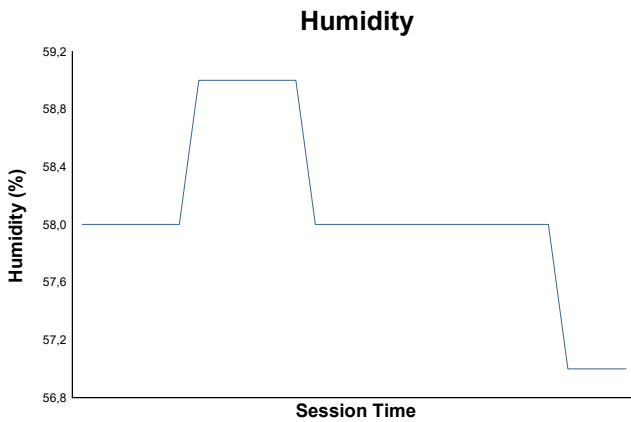

## Free Practice Weather Report

Track Status: **DRY**