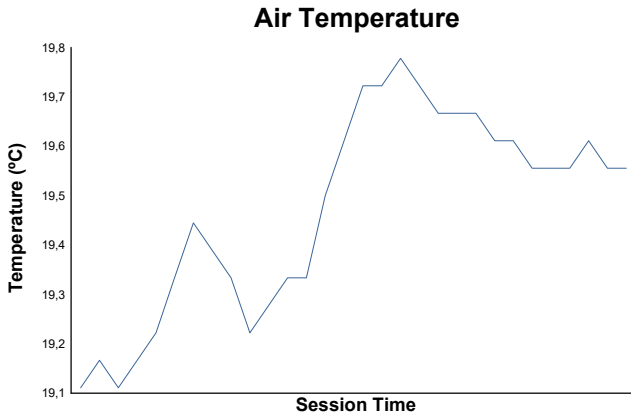

Race 1 Weather Report

Track Status: **DRY**