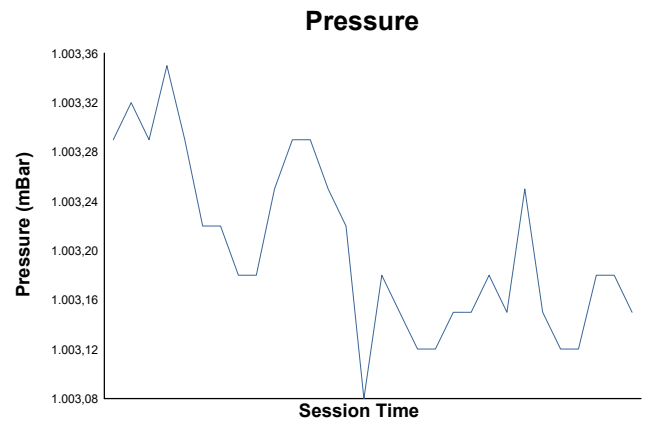

Race 1 Weather Report

Track Status: **DRY**