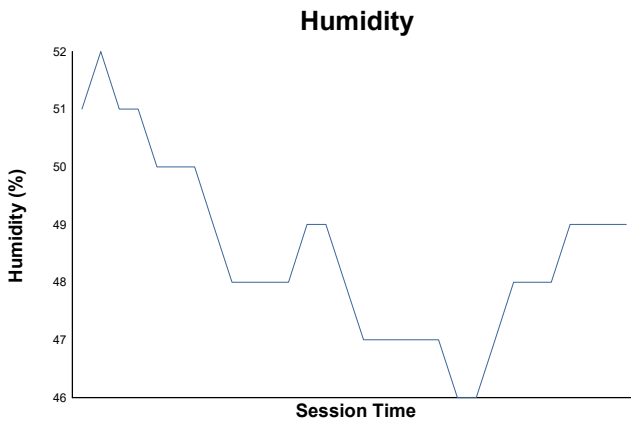

Race 1 Weather Report

Track Status: **DRY**