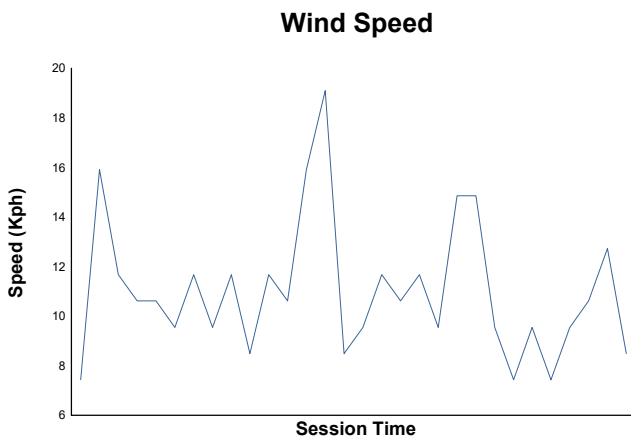

Race 1 Weather Report

Track Status: **DRY**