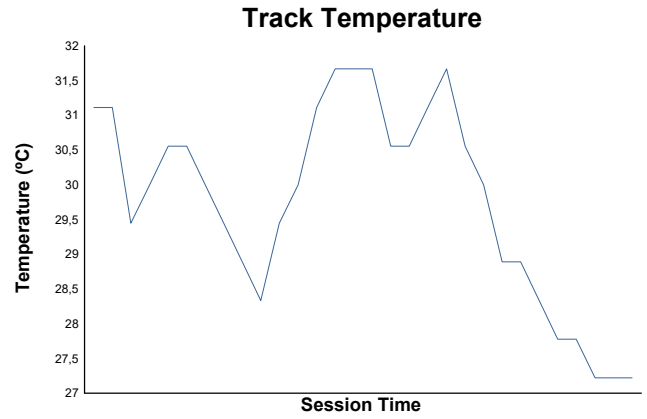

Race 1 Weather Report

Track Status: **DRY**