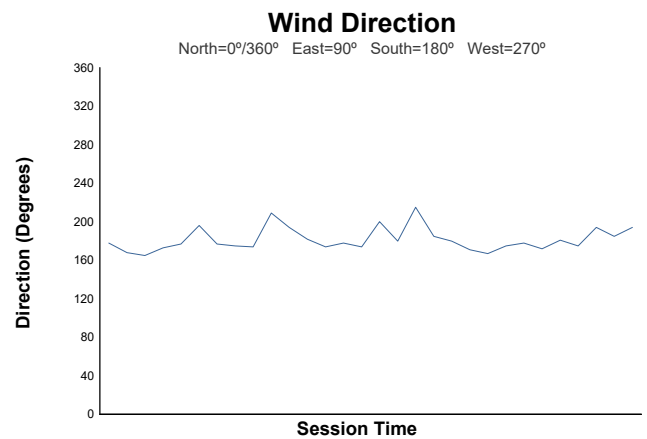

Race 1 Weather Report

Track Status: **DRY**