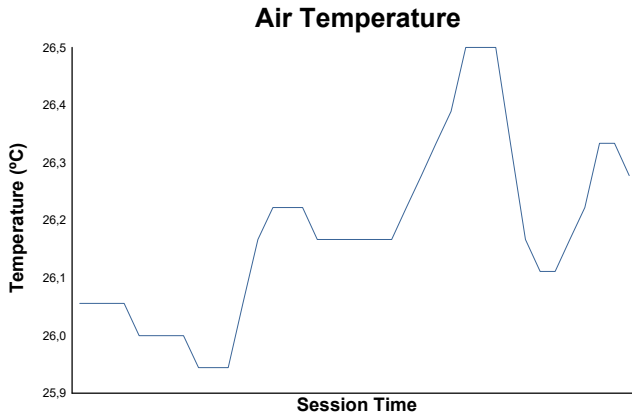

Free Practice 2 Weather Report

Track Status: **DRY**