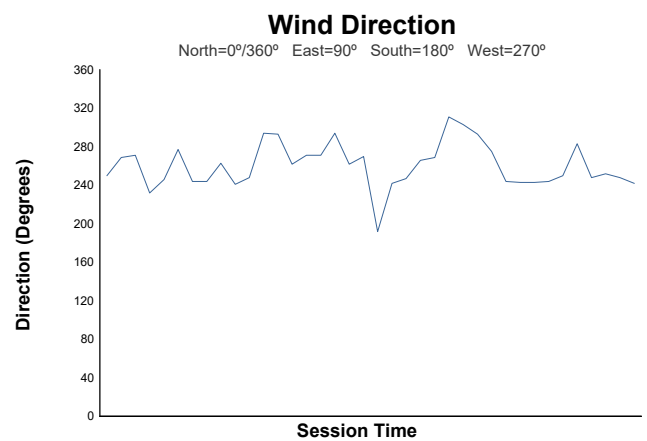

Free Practice 2 Weather Report

Track Status: **DRY**