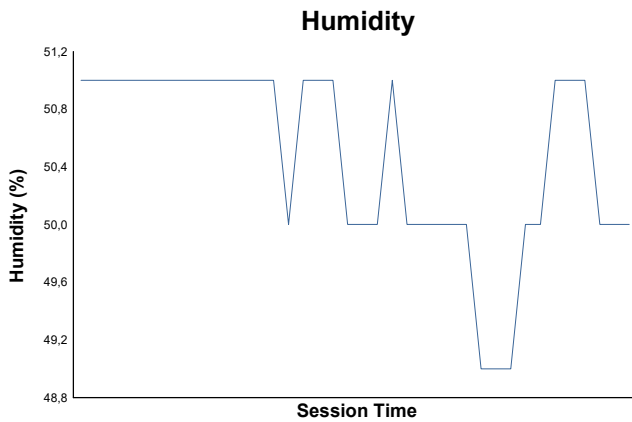

Free Practice 2 Weather Report

Track Status: **DRY**