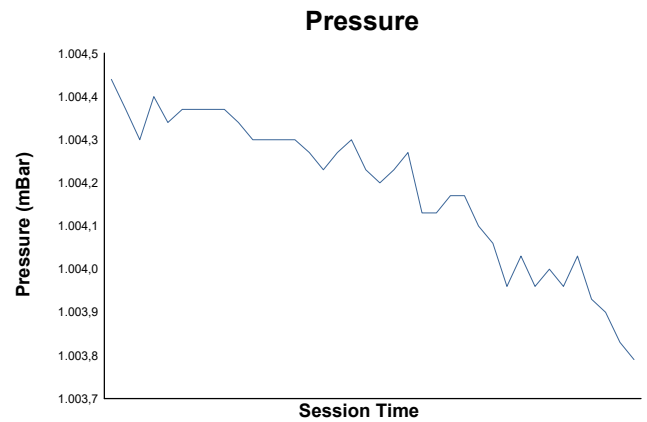

Free Practice 2 Weather Report

Track Status: **DRY**