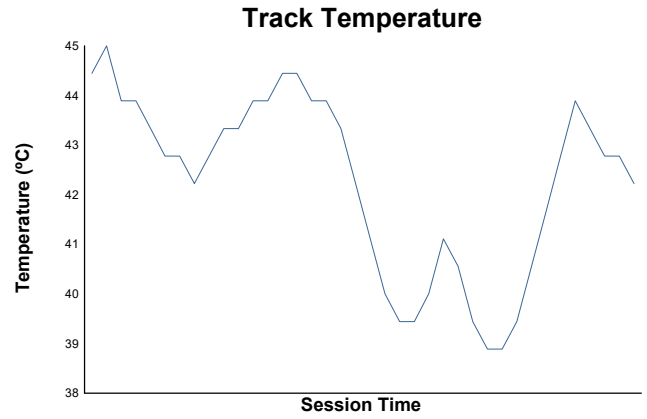

Free Practice 2 Weather Report

Track Status: **DRY**