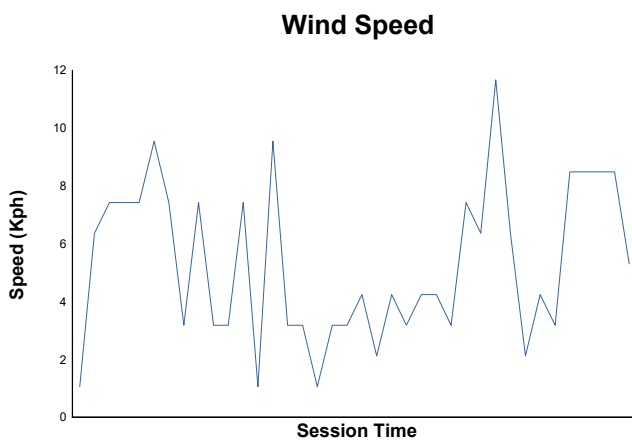

Free Practice 2 Weather Report

Track Status: **DRY**