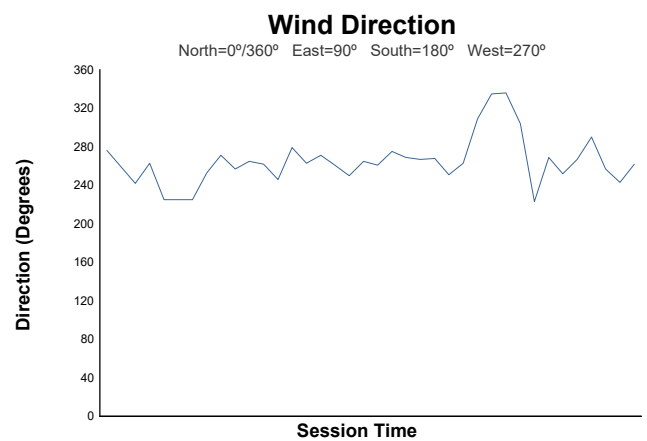

Free Practice 1 Weather Report

Track Status: **DRY**