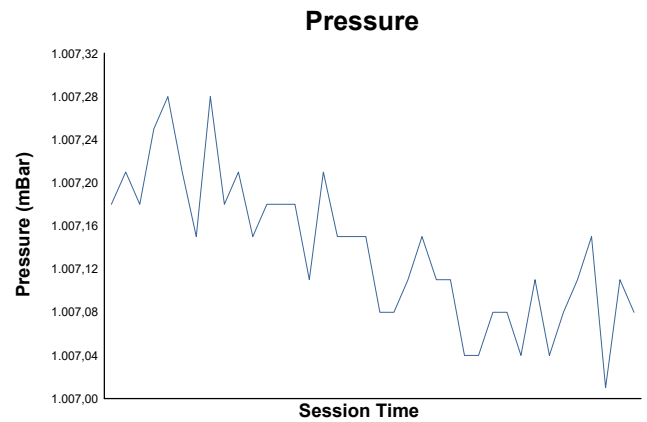

Free Practice 1 Weather Report

Track Status: **DRY**