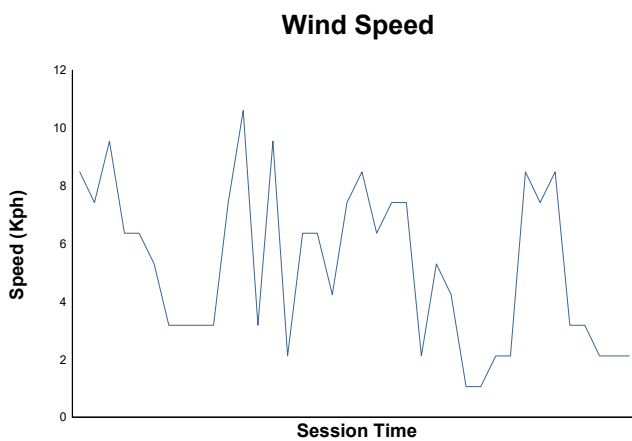

Free Practice 1 Weather Report

Track Status: **DRY**