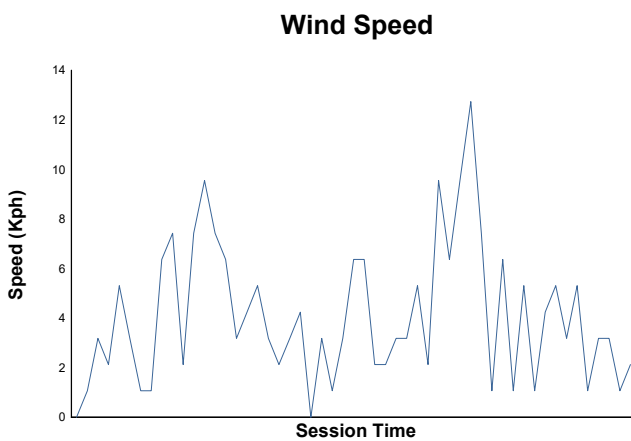

## Race 2 Weather Report

Track Status: **DRY**