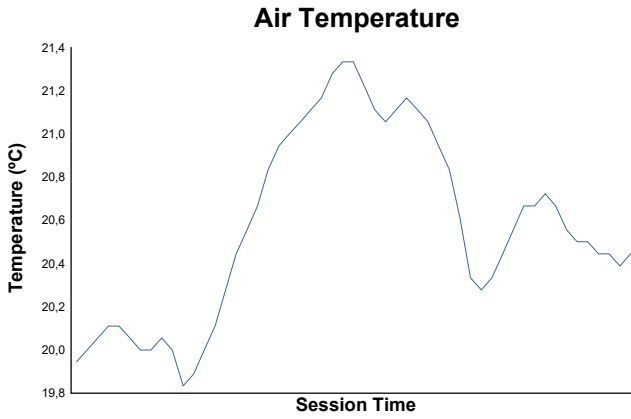

## Race 2 Weather Report

Track Status: **DRY**