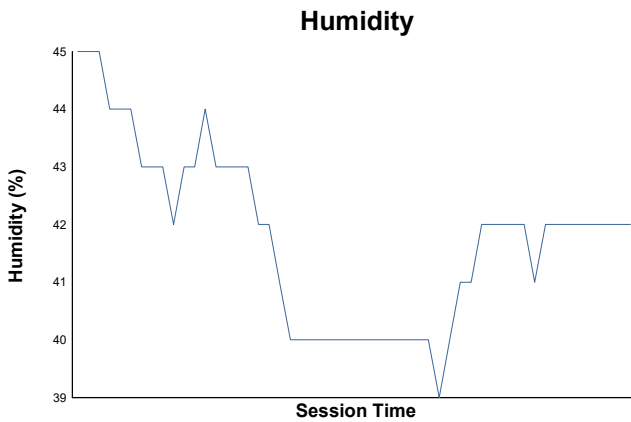

## Race 2 Weather Report

Track Status: **DRY**