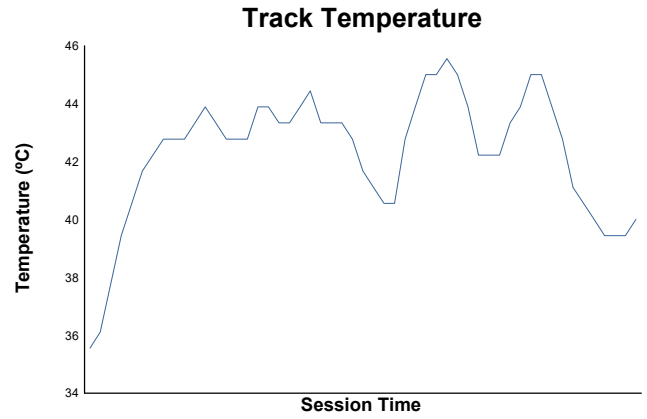

## Race 2 Weather Report

Track Status: **DRY**