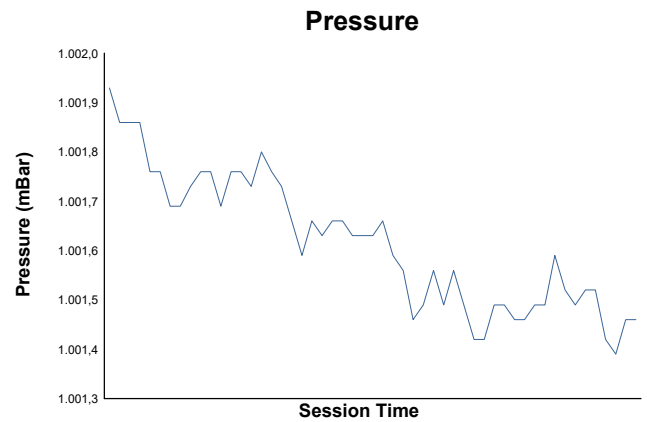

## Race 2 Weather Report

Track Status: **DRY**