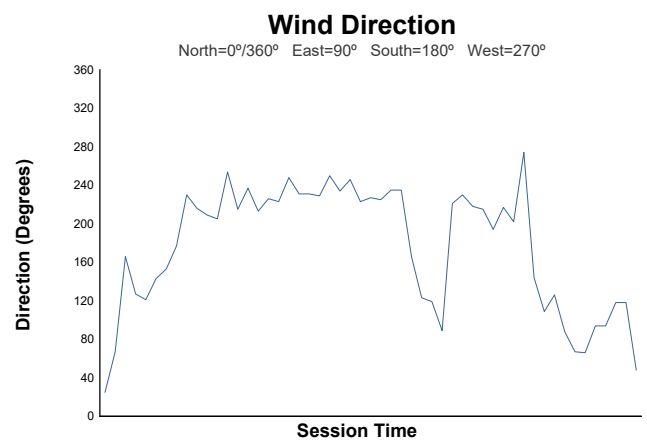

## Race 2 Weather Report

Track Status: **DRY**