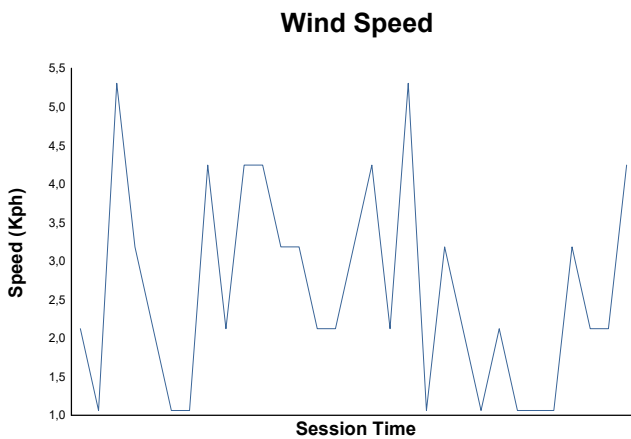

## Qualifying 2 Weather Report

Track Status: **DRY**