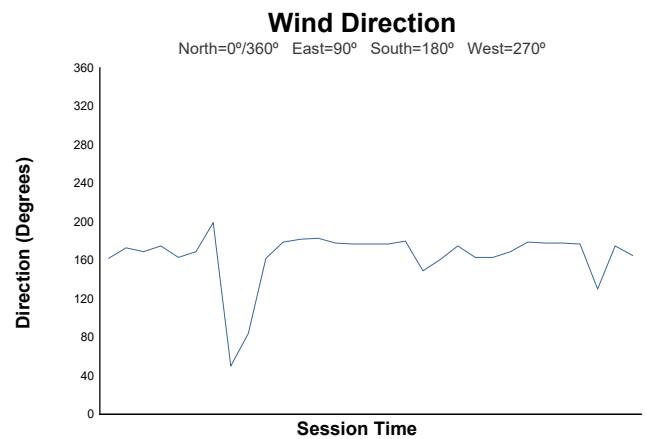

## Qualifying 2 Weather Report

Track Status: **DRY**