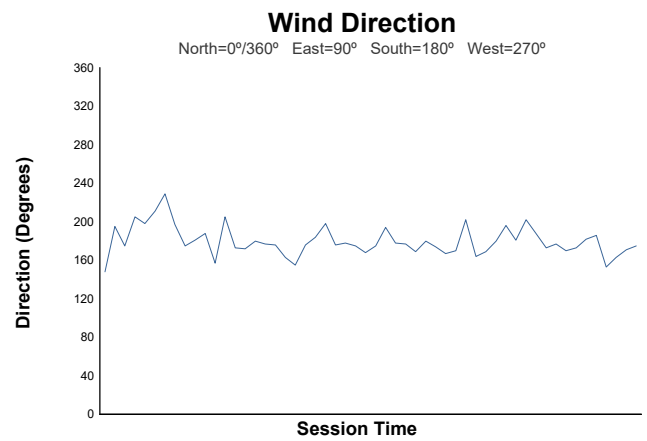

Race 1 Weather Report

Track Status: **DRY**