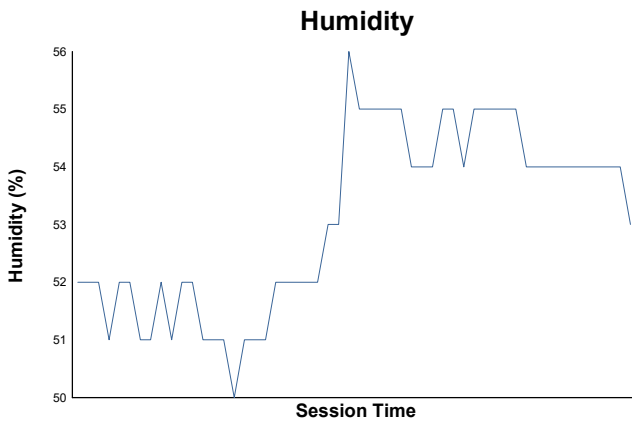

Race 1 Weather Report

Track Status: **DRY**