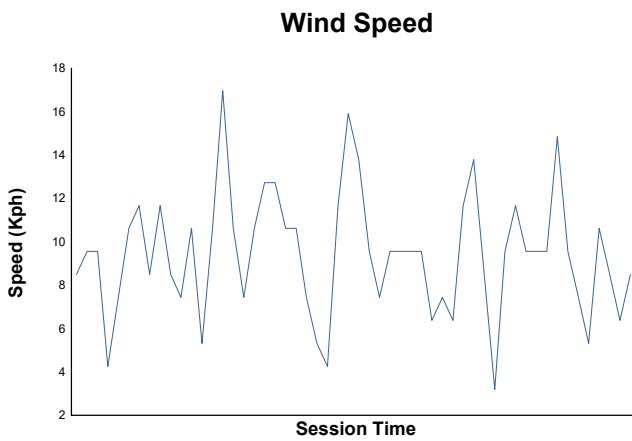

Race 1 Weather Report

Track Status: **DRY**