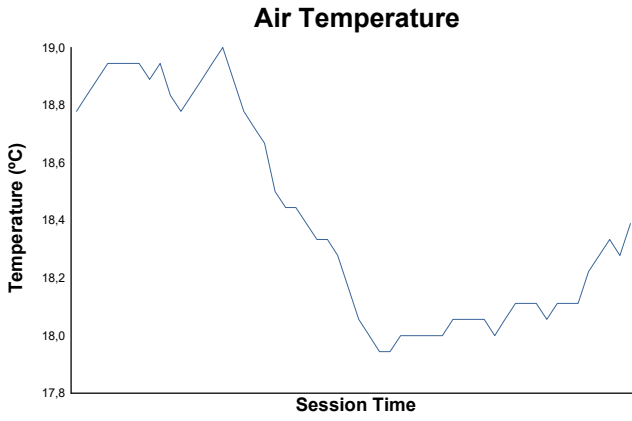

Race 1 Weather Report

Track Status: **DRY**