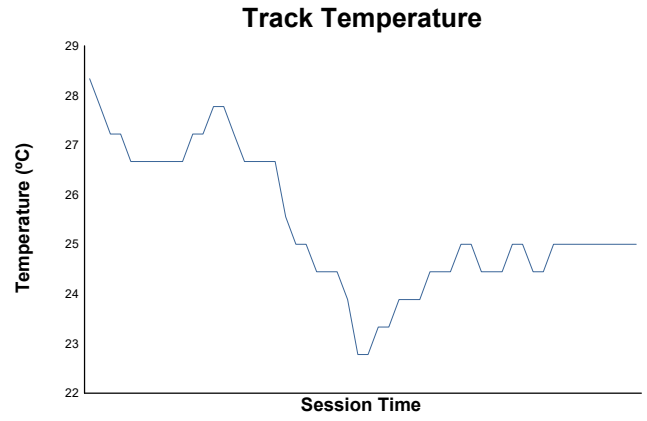

Race 1 Weather Report

Track Status: **DRY**