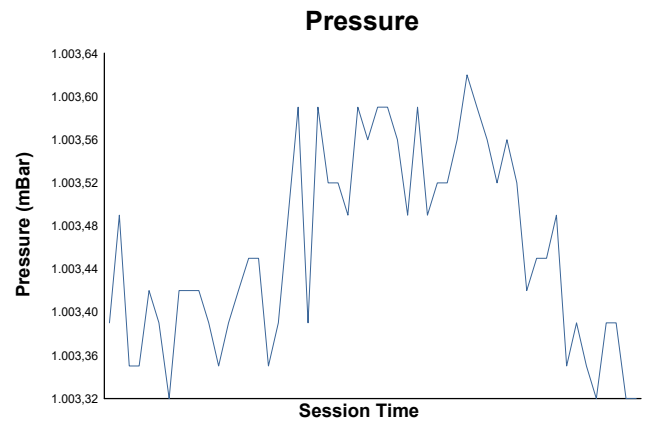

Race 1 Weather Report

Track Status: **DRY**