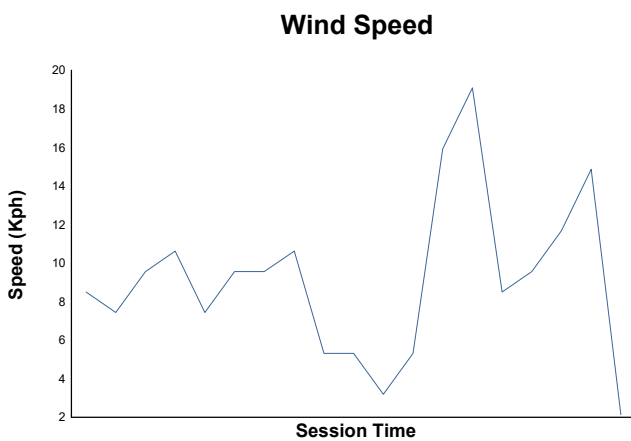

Qualifying 1 Weather Report

Track Status: **DRY**