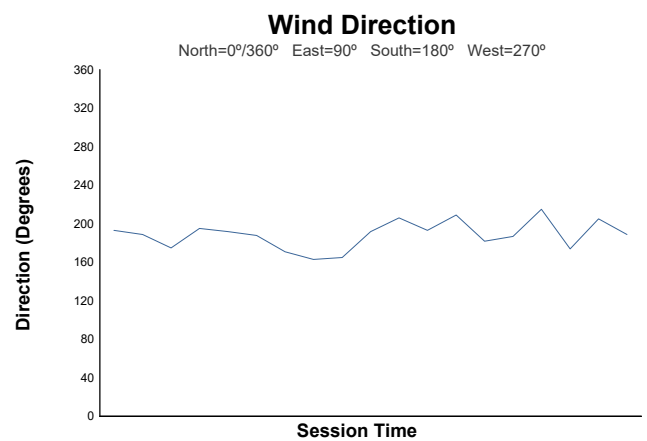

Qualifying 1 Weather Report

Track Status: **DRY**