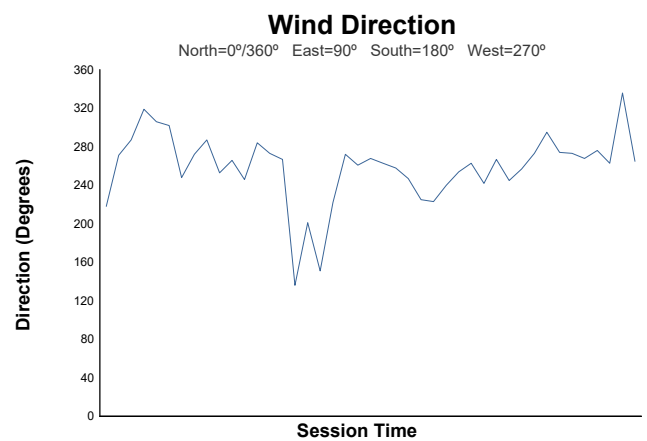

Free Practice 2 Weather Report

Track Status: **DRY**