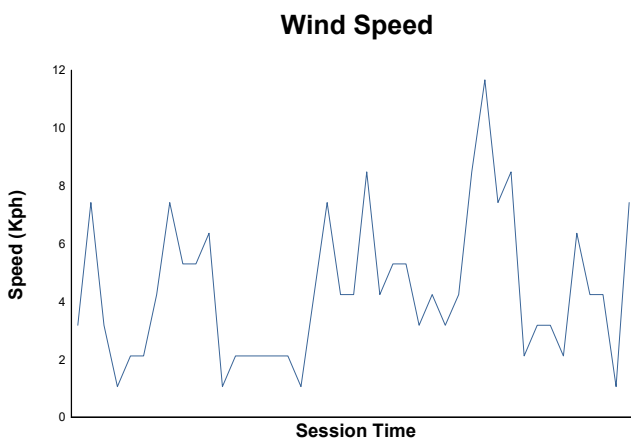

Free Practice 2 Weather Report

Track Status: **DRY**