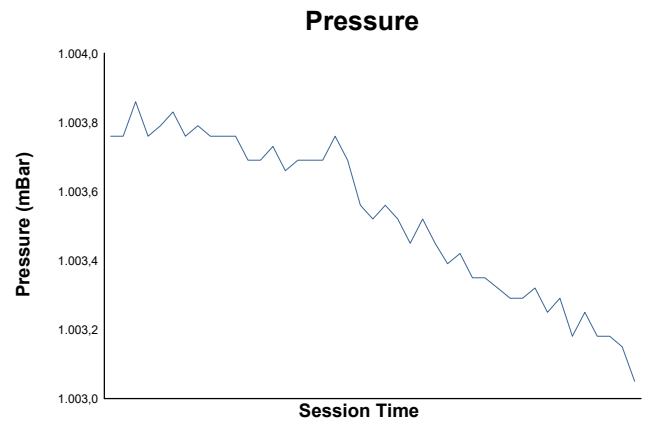

Free Practice 2 Weather Report

Track Status: **DRY**