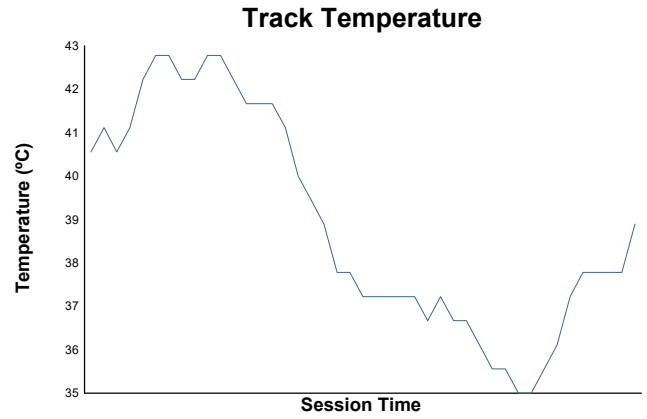

Free Practice 2 Weather Report

Track Status: **DRY**