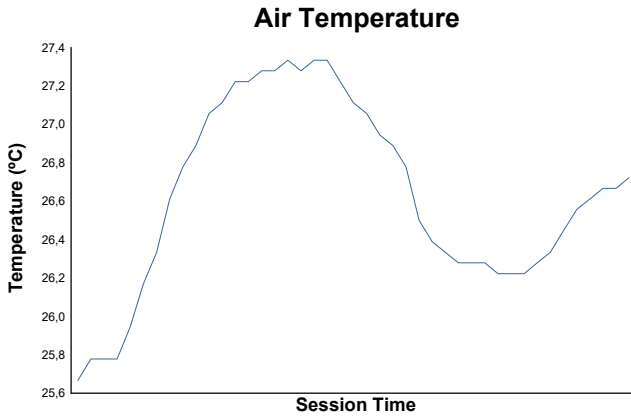

Free Practice 2 Weather Report

Track Status: **DRY**