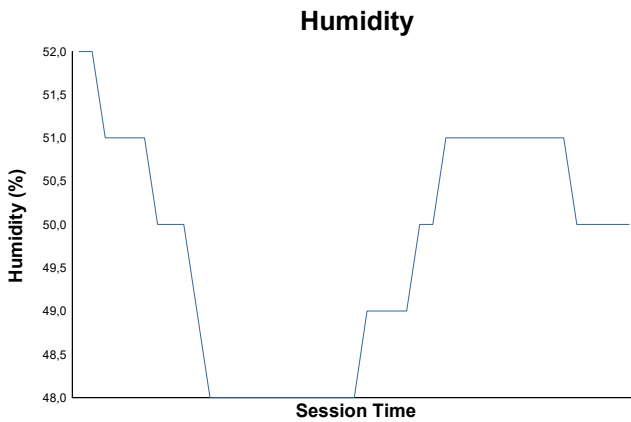

Free Practice 2 Weather Report

Track Status: **DRY**