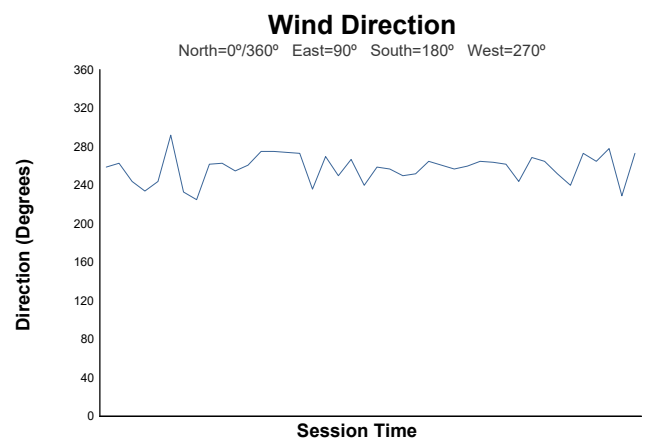

Free Practice 1 Weather Report

Track Status: **DRY**