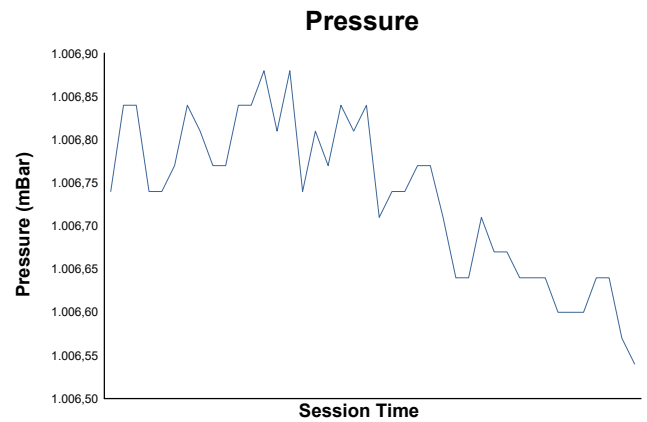

Free Practice 1 Weather Report

Track Status: **DRY**