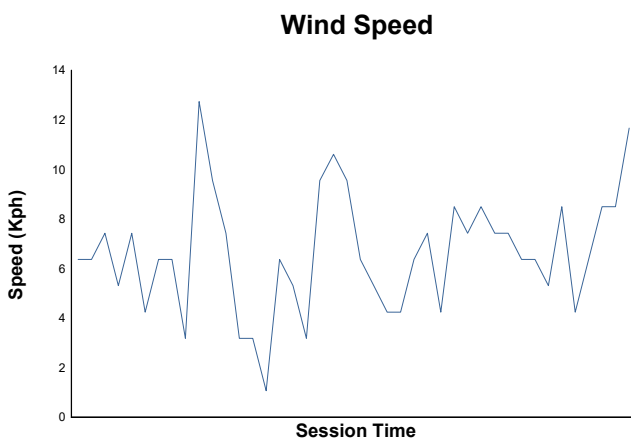

Free Practice 1 Weather Report

Track Status: **DRY**