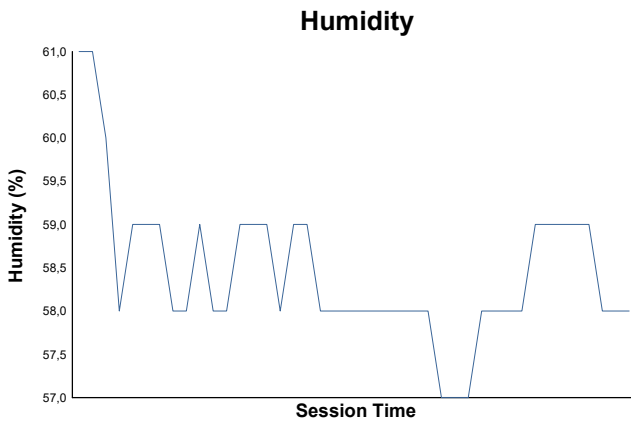

Free Practice 1 Weather Report

Track Status: **DRY**