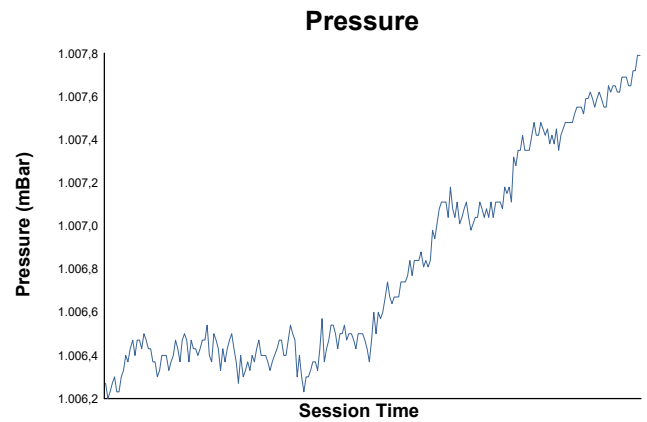

## Wednesday Test Weather Report

Track Status: **DRY**