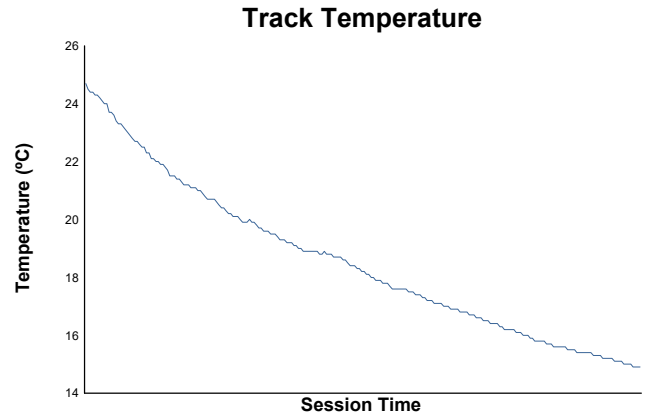

## Wednesday Test Weather Report

Track Status: **DRY**