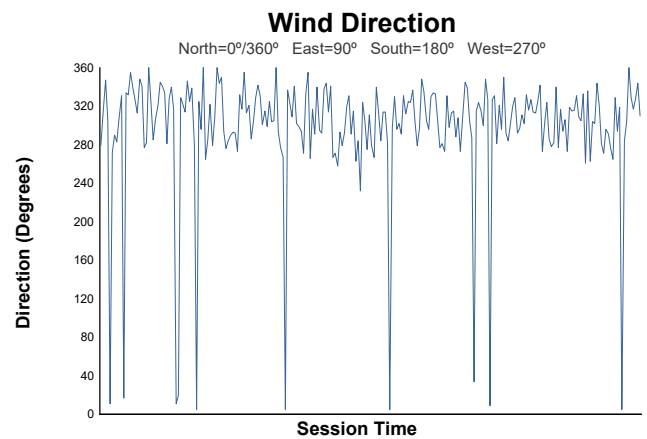

## Wednesday Test Weather Report

Track Status: **DRY**