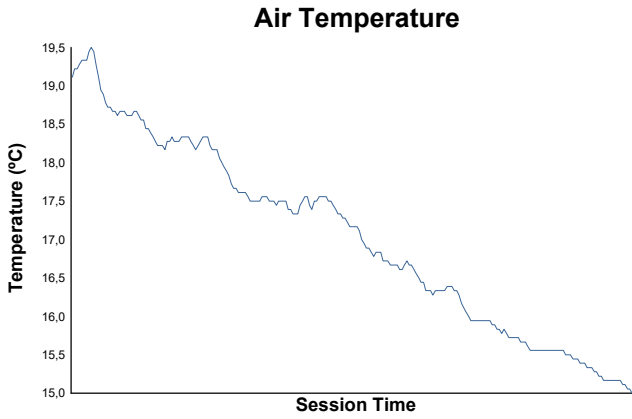

## Wednesday Test Weather Report

Track Status: **DRY**