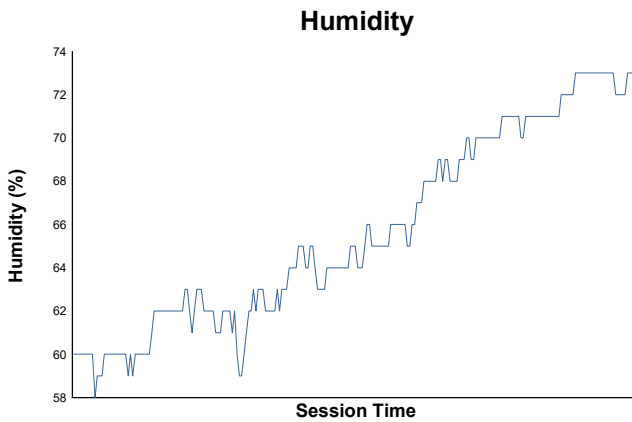

## Wednesday Test Weather Report

Track Status: **DRY**