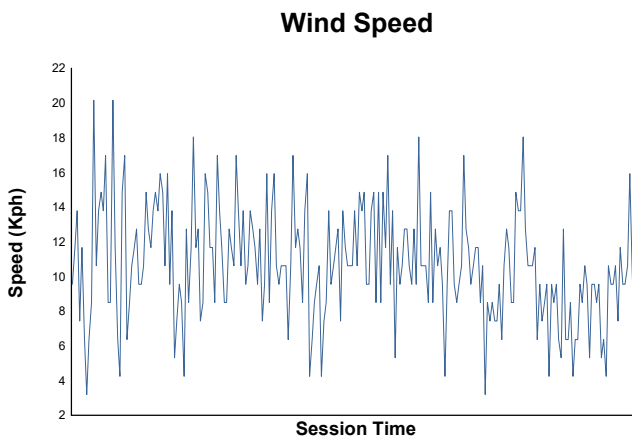

## Wednesday Test Weather Report

Track Status: **DRY**