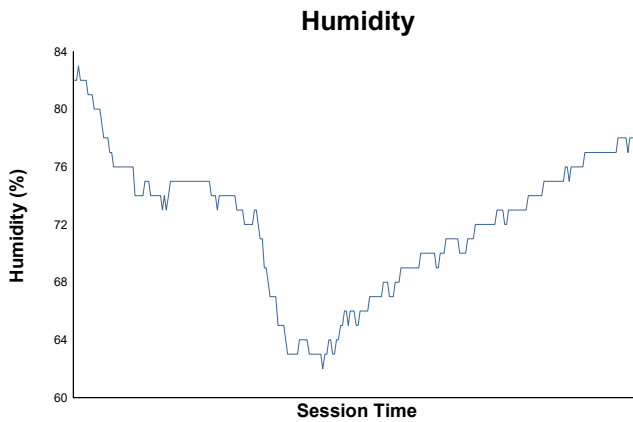

Tuesday Test Weather Report

Track Status: **DRY**