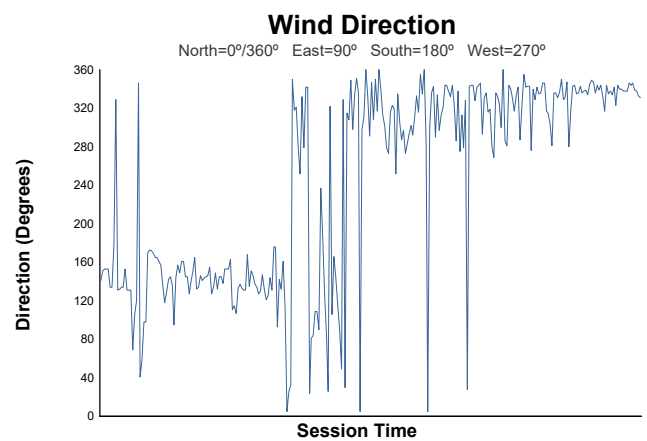

Tuesday Test Weather Report

Track Status: **DRY**