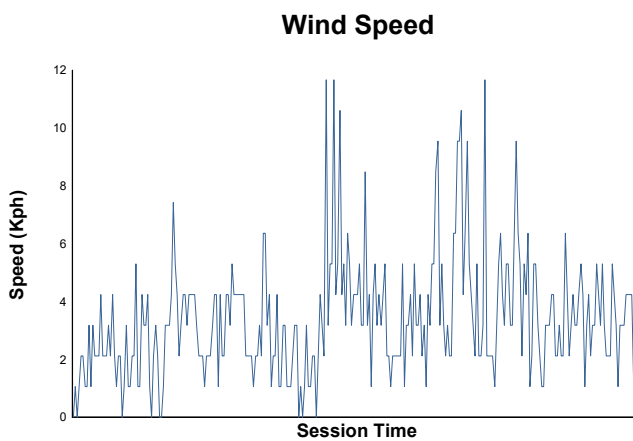

Tuesday Test Weather Report

Track Status: **DRY**