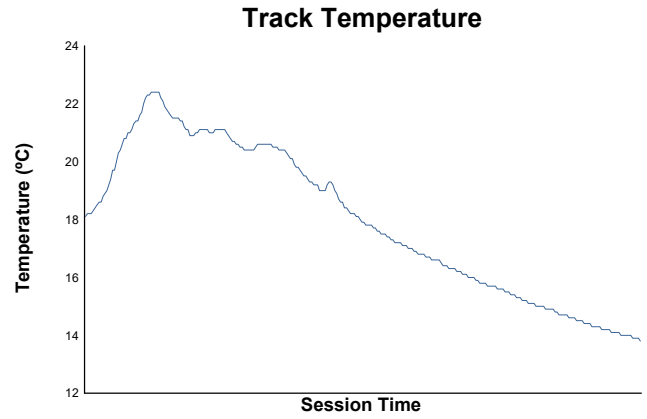

Tuesday Test Weather Report

Track Status: **DRY**