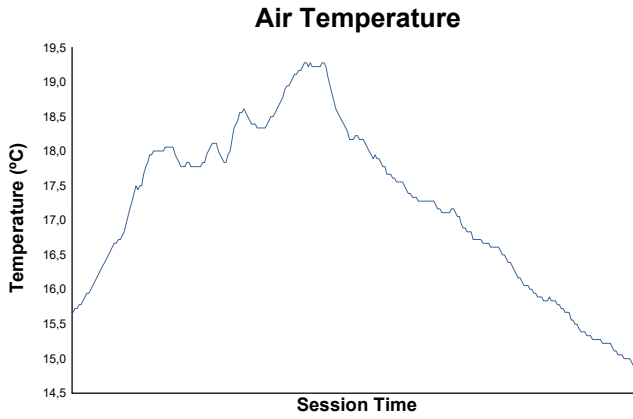

Tuesday Test Weather Report

Track Status: **DRY**